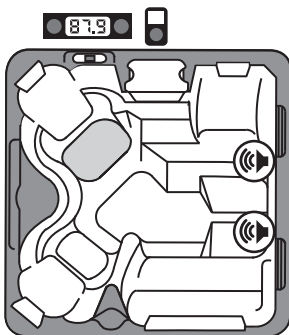

Please note: Speaker locations, stereo head location, and optional iPod dock location are Fixed and may not be changed. Refer to the chart to determine stereo package availability.

Designer Series

Internal Speakers

Concord

Fitness Series

Pop-Up Speakers

Swim end speakers on 402p package only.