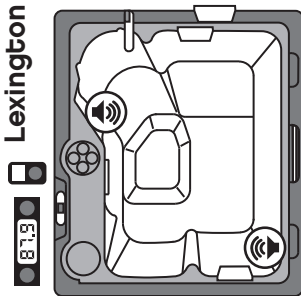

Please note: Speaker locations, stereo head location, and optional iPod dock location are Fixed and may not be changed. Refer to the chart to determine stereo package availability.

Designer Series

Internal Speakers

Lexington