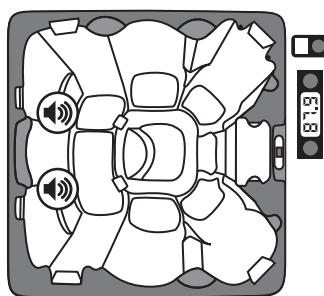

Please note: Speaker locations, stereo head location, and optional iPod dock location are Fixed and may not be changed. Refer to the chart to determine stereo package availability.

Designer Series

Internal Speakers

Manhattan

Fitness Series

Pop-Up Speakers

Swim end speakers on 402p package only.