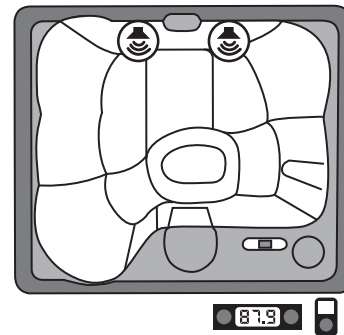

Please note: Speaker locations, stereo head location, and optional iPod dock location are Fixed and may not be changed. Refer to the chart to determine stereo package availability.

Designer Series

Internal Speakers

Avalon

Fitness Series

Pop-Up Speakers

Swim end speakers on 402p package only.