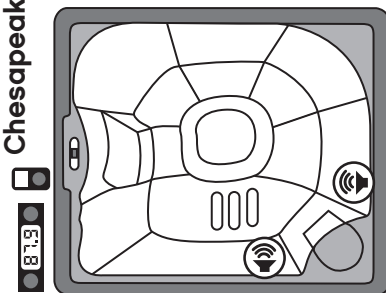

Aquacisor

Chesapeake

Fitness Series

Pop-Up Speakers