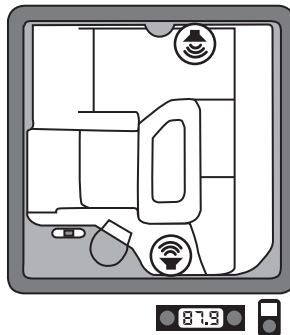

Please note: Speaker locations, stereo head location, and optional iPod dock location are Fixed and may not be changed. Refer to the chart to determine stereo package availability.

Designer Series

Internal Speakers

Atlantis

Fitness Series

Pop-Up Speakers

Swim end speakers on 402p package only.