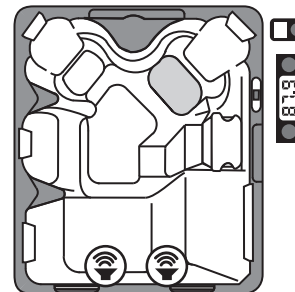

Please note: Speaker locations, stereo head location, and optional iPod dock location are Fixed and may not be changed. Refer to the chart to determine stereo package availability.

Designer Series

Internal Speakers

Park Ave.

Fitness Series

Pop-Up Speakers

Swim end speakers on 402p package only.