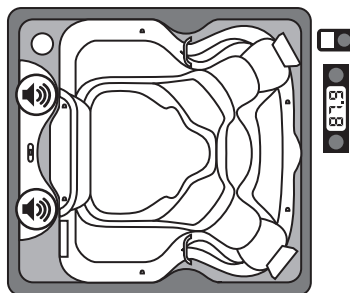

- 8" Fully enclosed
- 50 watts
- Waterproof Polypropylene cone, Santoprene rubber surround
- Permanently mounted to spa Frame at Factory
- Option on 202i, 202p, and 402p pkgs. only
- N/A on Gemini, Lexington and Townhouse Spas

Park Ave.

Chesapeake

Fitness Series

Pop-Up Speakers

Aquacisor

Spa Swimmer/Spa Trainer

Swim end speakers on 402p package only.