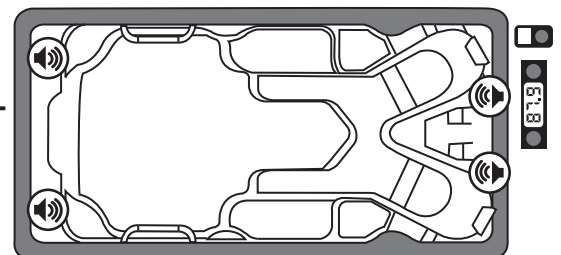

Park Ave.

Chesapeake

Fitness Series

Pop-Up Speakers

Aquacisor

Spa Swimmer/Spa Trainer

Swim end speakers on 402p package only.