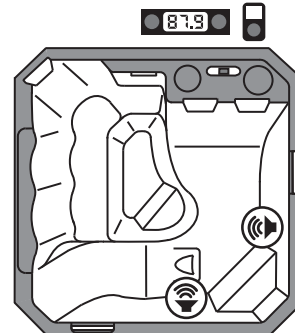

Please note: Speaker locations, stereo head location, and optional iPod dock location are Fixed and may not be changed. Refer to the chart to determine stereo package availability.

Designer Series

Internal Speakers

Olympian

Fitness Series

Pop-Up Speakers

Swim end speakers on 402p package only.