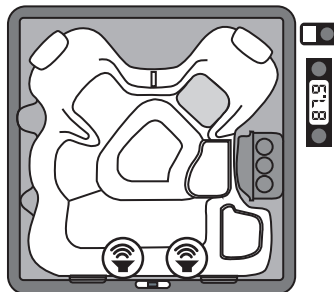

Park Ave.

Healing Spa